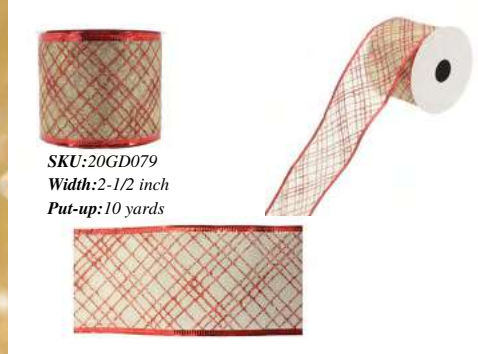

SKU:20GD109
Width:2-1/2 inch
Put-up:10 yards

Champagne & Gold

SKU:20GD076
Width:2-1/2 inch
Put-up:10 yards

SKU:20GD078
Width:2-1/2 inch
Put-up:10 yards

SKU:20GD080
Width:2-1/2 inch
Put-up:10 yards

SKU:20GD077
Width:2-1/2 inch
Put-up:10 yards