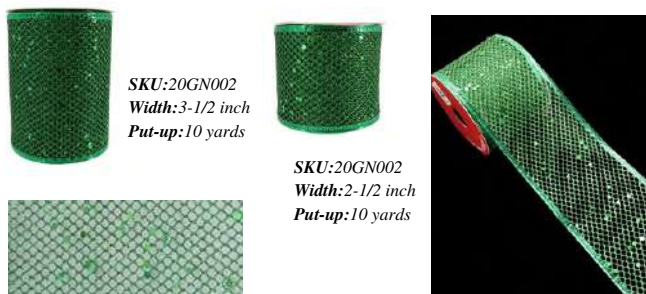

SKU:20GN013
Width:2-1/2 inch
Put-up:10 yards

SKU:20GN006
Width:3-1/2 inch
Put-up:10 yards

SKU:20GN006
Width:2-1/2 inch
Put-up:10 yards

SKU:20GN010
Width:2-1/2 inch
Put-up:10 yards

SKU:20GN002
Width:3-1/2 inch
Put-up:10 yards